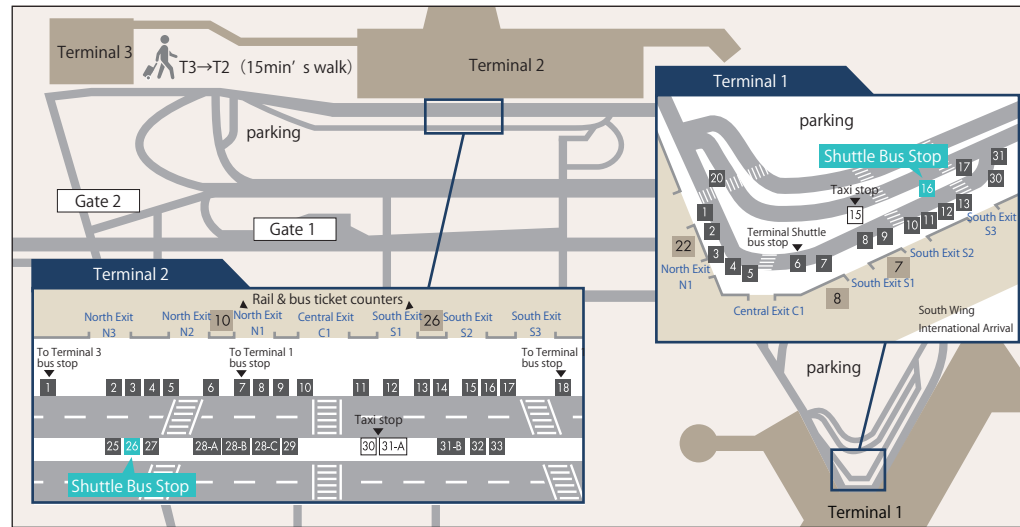

Free Shuttle information

Narita Airport to Hotel

 Airport Shuttle Bus Timetable

| | Hotel to Airport | Dep.Terminal1 Bus Stop NO.16,1F | Dep.Terminal2 Bus Stop NO.26,1F |
|----|------------------|------------------------------------|------------------------------------|
| 4 | ※30 | | |
| 5 | ※00 ※30 | | |
| 6 | 00 30 | | |
| 7 | 00 30 | 00 30 | 08 38 |
| 8 | 00 30 | 00 30 | 08 38 |
| 9 | 00 30 | 00 30 | 08 38 |
| 10 | 30 | 00 | 08 |
| 11 | 30 | 00 | 08 |
| 12 | 30 | 00 | 08 |
| 13 | 30 | 00 | 08 |
| 14 | 30 | 00 | 08 |
| 15 | 30 | 00 | 08 |
| 16 | 00 30 | 00 30 | 08 38 |
| 17 | 00 30 | 00 30 | 08 38 |
| 18 | 00 30 | 00 30 | 08 38 |
| 19 | 00 30 | 00 30 | 08 38 |
| 20 | 00 30 | 00 30 | 08 38 |
| 21 | 00 | 00 30 | 08 38 |
| 22 | 00 50 | 20 | 28 |
| 23 | | 10 | 18 |

※Will go to Terminal3 only

Hotel Shuttle Bus Departure Area

HOTEL MYSTAYS Narita
PREMIER